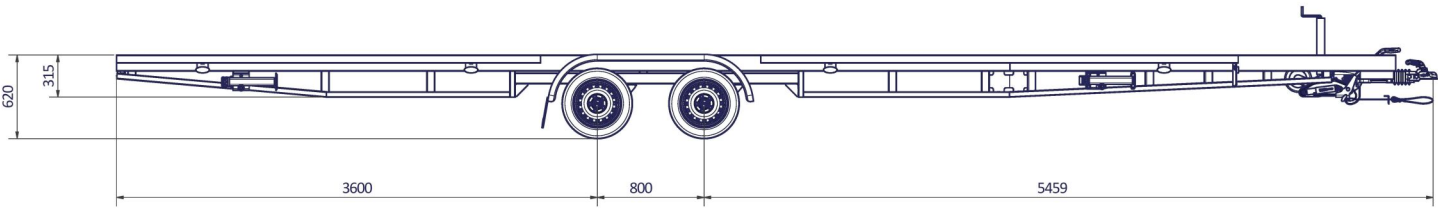

www.VLEMMIX.de

TINY HOUSE 840 PLATEAU

Surface treatment: FRAME - ZINC PLATED	
CITY:	© VLEMMIX AANHANGWAGENS This drawing and its contents may not be made accessible and/or duplicated for others without permission. All rights reserved.
TOLERANCE:	UNIT: DRAWN BY: J.H.
ISO 2768-MK	DATE: 20-7-2020
PROJECT/DRAWING NO.:	VLEMMIX aanhangwagens
SCALE:	TINY HOUSE_PLATEAU
DESCRIPTION:	TINY HOUSE PLATEAU
SHEET:	4
SHEETS:	9

A1

1 : 20

TINY HOUSE PLATEAU

4

9