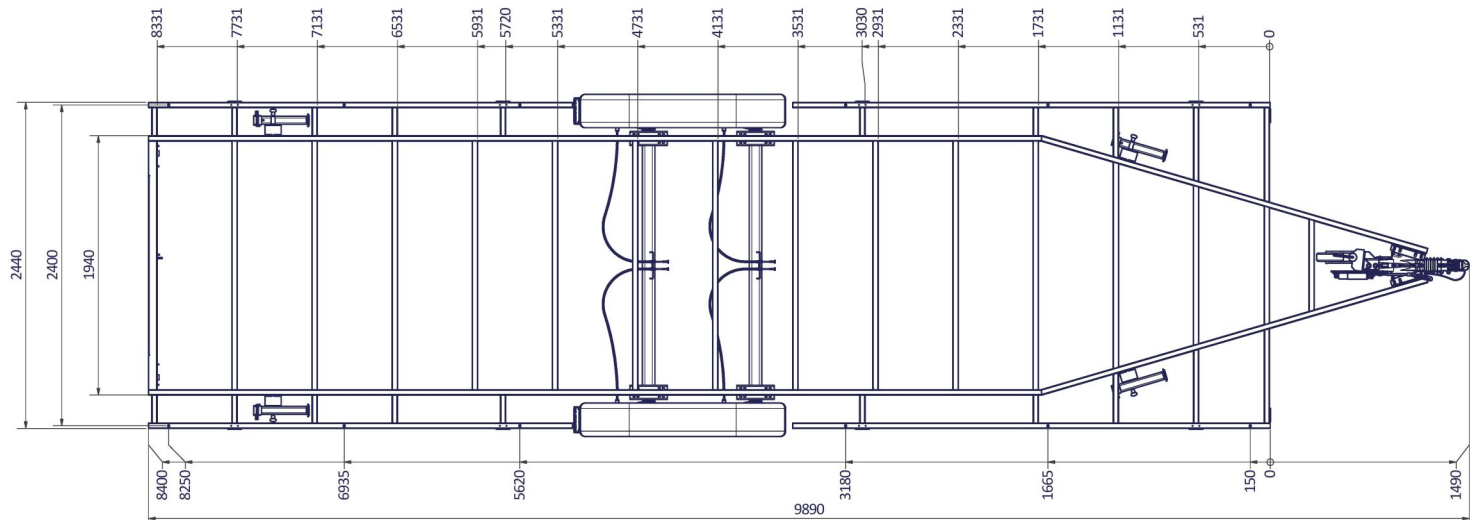

www.VLEMMIX.de

TINY HOUSE 840 PLATEAU

Surface treatment: FRAME - ZINC PLATED	
CITY:	© VLEMMIX AANHANGWAGENS This drawing and its contents may not be made accessible and/or duplicated for others without permission. All rights reserved.
TOLERANCE:	UNIT: DRAWN BY: J.H.
ISO 2768-MK	DATE: 20-7-2020
PROJECT/DRAWING NO.:	VLEMMIX aanhangwagens
SCALE:	TINY HOUSE_PLATEAU
DESCRIPTION:	TINY HOUSE PLATEAU
SHEET:	4
SHEETS:	9

A1

1 : 20

TINY HOUSE PLATEAU

4

9