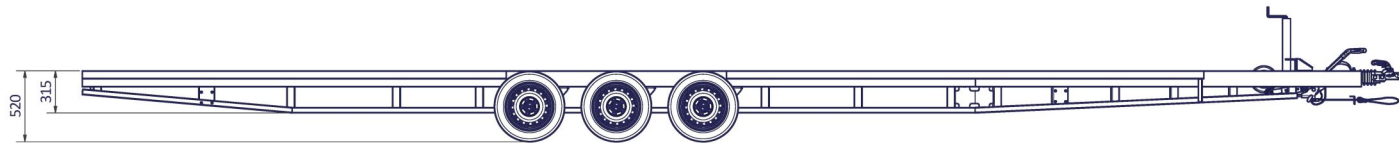

www.VLEMMIX.de

TINY HOUSE 840

Surface treatment:			
QTY: © VLEMMIX AANHANGWAGENS This drawing and its contents may not be made accessible and/or duplicated for others without permission. All rights reserved.			
TOLERANCE:	UNIT:	DRAWN BY:	T.V.
ISO 2768-MK	mm	DATE:	15-5-2020
PROJECT/DRAWING NO.:		3374_TINY HOUSE	
SCALE:	DESCRIPTION:		SHEET: 5
A1 1:20			SHEETS: 10