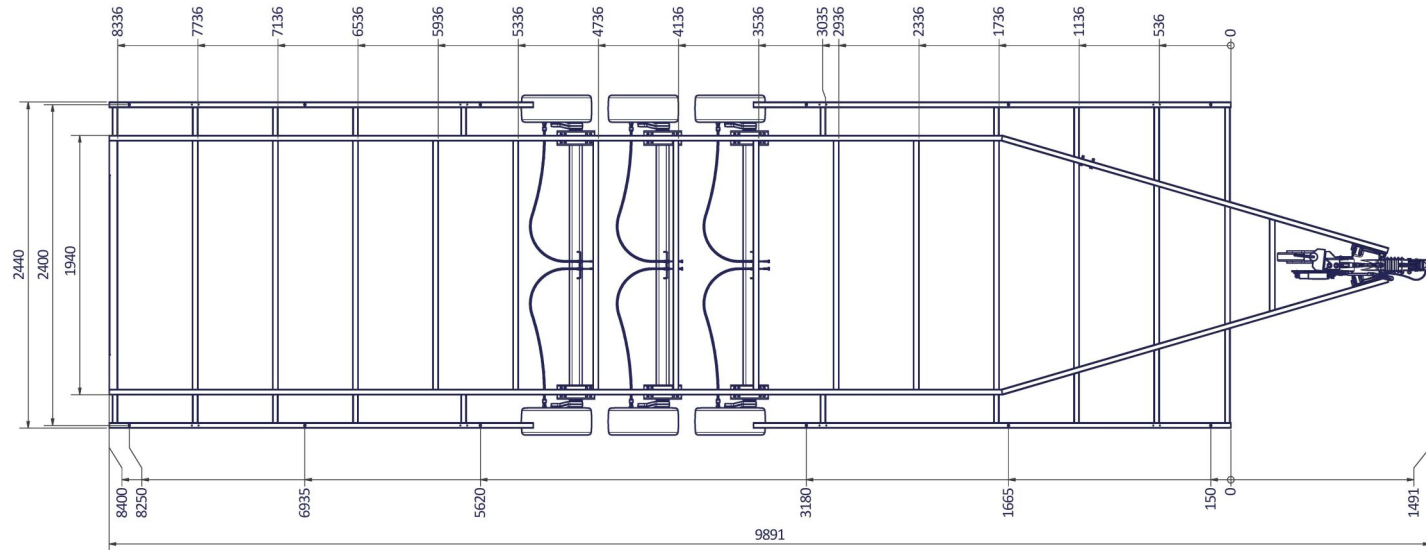

www.VLEMMIX.de

TINY HOUSE 840

Surface treatment:			
QTY: © VLEMMIX AANHANGWAGENS This drawing and its contents may not be made accessible and/or duplicated for others without permission. All rights reserved.			
TOLERANCE:	UNIT:	DRAWN BY:	T.V.
ISO 2768-MK	mm	DATE:	15-5-2020
PROJECT/DRAWING NO.:		3374_TINY HOUSE	
SCALE:	DESCRIPTION:		SHEET: 5
A1 1:20			SHEETS: 10