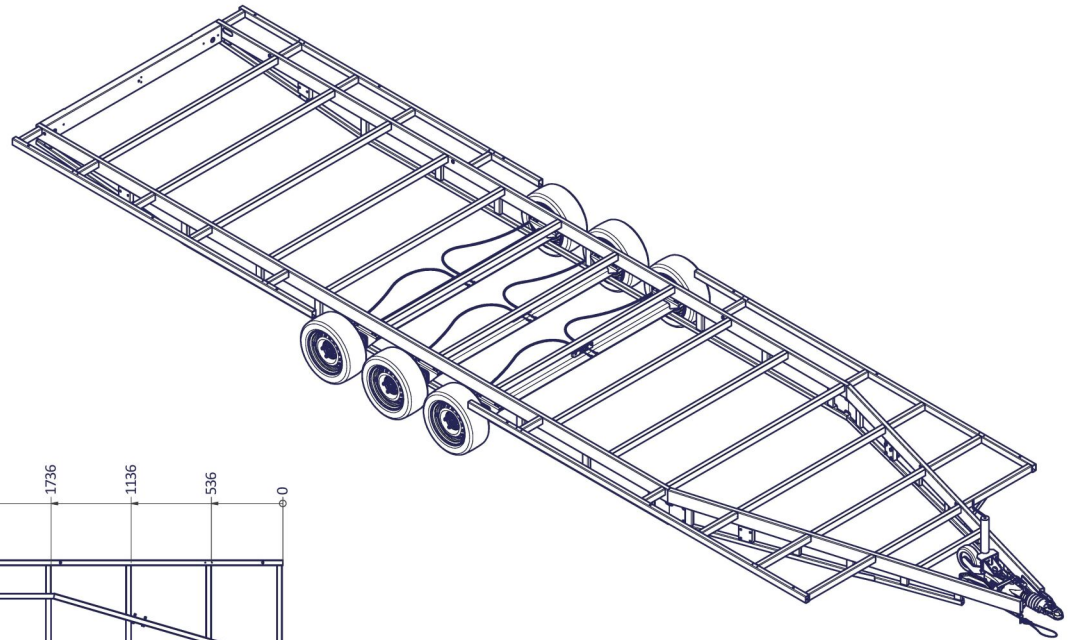

www.VLEMMIX.de

TINY HOUSE 840

Surface treatment:			
QTY: © VLEMMIX AANHANGWAGENS This drawing and its contents may not be made accessible and/or duplicated for others without permission. All rights reserved.			
TOLERANCE:	UNIT:	DRAWN BY:	T.V.
ISO 2768-MK	mm	DATE:	15-5-2020
PROJECT/DRAWING NO.:		3374_TINY HOUSE	
SCALE:	DESCRIPTION:		SHEET: 5
A1 1:20			SHEETS: 10