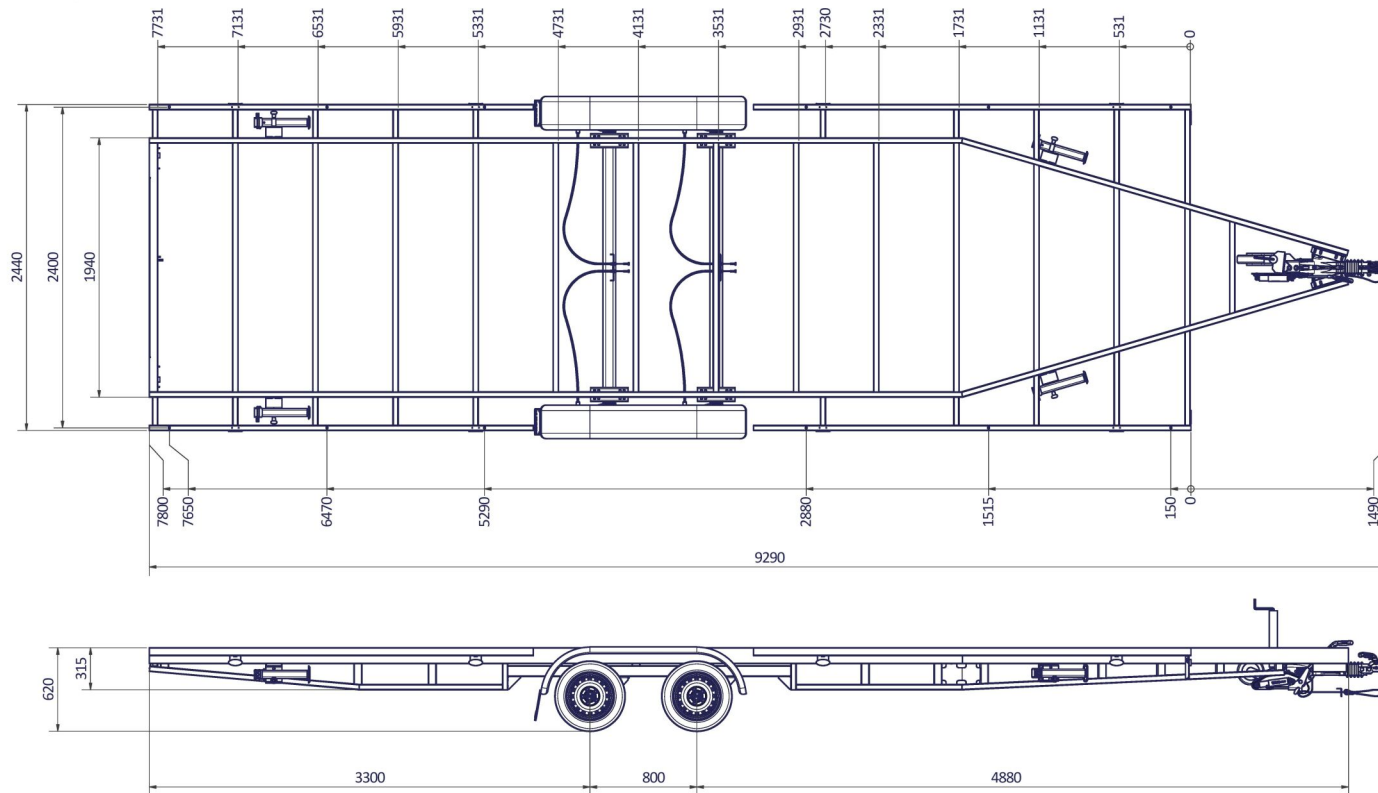

www.VLEMMIX.de

TINY HOUSE 780 PLATEAU

Surface treatment: FRAME - ZINC PLATED			
CITY: © VLEMMIX AANHANGWAGENS This drawing and its contents may not be made accessible and/or duplicated for others without permission. All rights reserved.			
TOLERANCE:	UNIT:	DRAWN BY:	J.H.
ISO 2768-MK	mm	DATE:	20-7-2020
PROJECT/DRAWING NO.:			
SCALE:		TINY HOUSE_PLATEAU	
DESCRIPTION:		SHEET: 5	
A1 1 : 20		TINY HOUSE PLATEAU	
		SHEETS: 9	