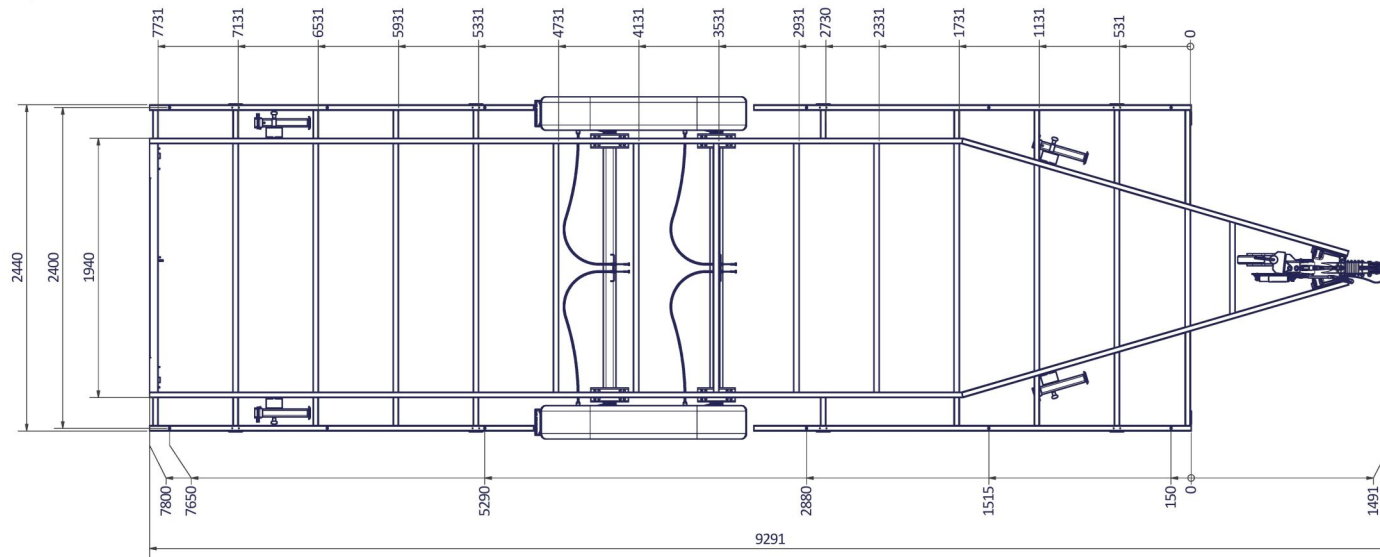

www.VLEMMIX.de

TINY HOUSE 780

Surface treatment: FRAME - ZINC PLATED			
CITY:		© VLEMMIX AANHANGWAGENS This drawing and its contents may not be made accessible and/or duplicated for others without permission. All rights reserved.	
TOLERANCE:	UNIT:	DRAWN BY:	J.H.
ISO 2768-MK	mm	DATE:	20-7-2020
PROJECT/DRAWING NO.:		3374_TINY HOUSE	
SCALE:	DESCRIPTION:		
1 : 20	TINY HOUSE		
SHEET:			6
SHEETS:			10