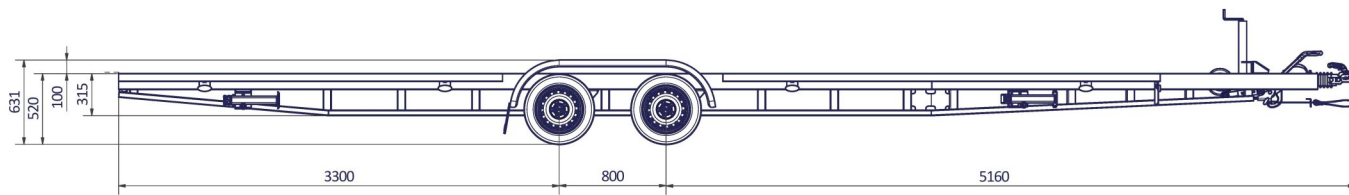

www.VLEMMIX.de

TINY HOUSE 780

Surface treatment: FRAME - ZINC PLATED			
CITY:		© VLEMMIX AANHANGWAGENS This drawing and its contents may not be made accessible and/or duplicated for others without permission. All rights reserved.	
TOLERANCE:	UNIT:	DRAWN BY:	J.H.
ISO 2768-MK	mm	DATE:	20-7-2020
PROJECT/DRAWING NO.:		3374_TINY HOUSE	
SCALE:	DESCRIPTION:		
1 : 20	TINY HOUSE		
SHEET:			6
SHEETS:			10