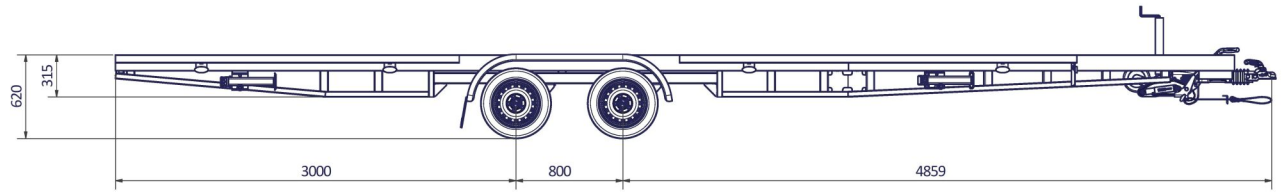

# TINY HOUSE 720 PLATEAU

Surface treatment: FRAME - ZINC PLATED	
CITY:	© VLEMMIX AANHANGWAGENS This drawing and its contents may not be made accessible and/or duplicated for others without permission. All rights reserved.
TOLERANCE:	UNIT: DRAWN BY: J.H.
ISO 2768-MK	DATE: 20-7-2020
PROJECT/DRAWING NO.:	<b>VLEMMIX</b> aanhangwagens
SCALE:	TINY HOUSE_PLATEAU
DESCRIPTION:	TINY HOUSE PLATEAU
	SHEET: 6
	SHEETS: 9