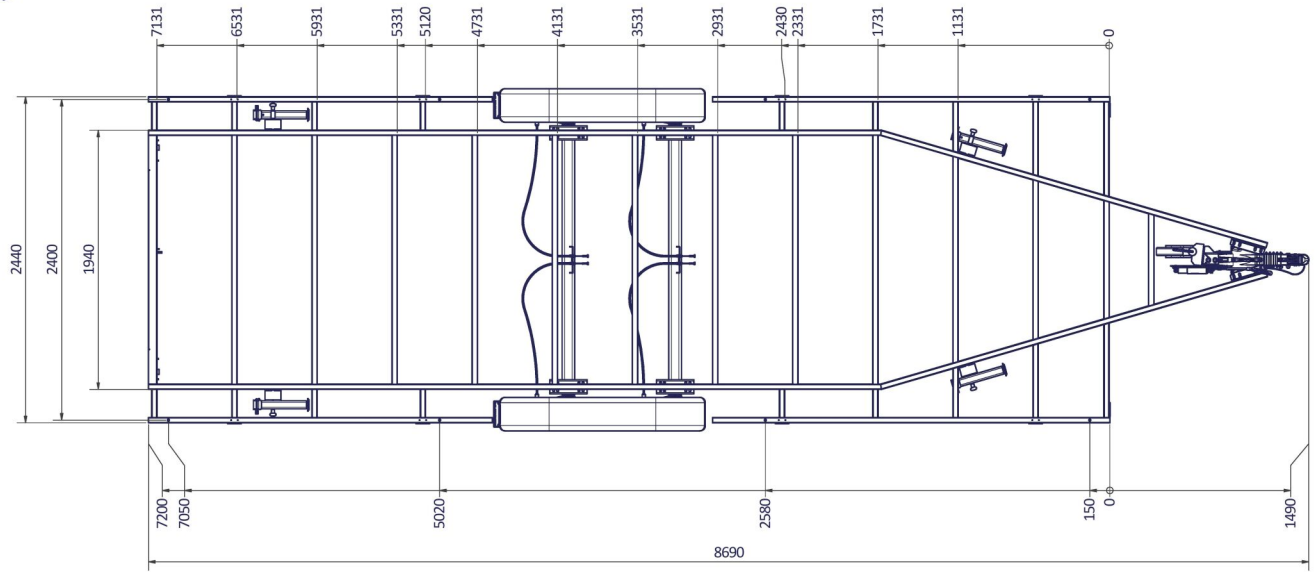

# TINY HOUSE 720 PLATEAU

Surface treatment: FRAME - ZINC PLATED	
CITY:	© VLEMMIX AANHANGWAGENS This drawing and its contents may not be made accessible and/or duplicated for others without permission. All rights reserved.
TOLERANCE:	UNIT: DRAWN BY: J.H.
ISO 2768-MK	DATE: 20-7-2020
PROJECT/DRAWING NO.:	<b>VLEMMIX</b> aanhangwagens
SCALE:	TINY HOUSE_PLATEAU
DESCRIPTION:	TINY HOUSE PLATEAU
	SHEET: 6
	SHEETS: 9

A1

1 : 20

TINY HOUSE PLATEAU