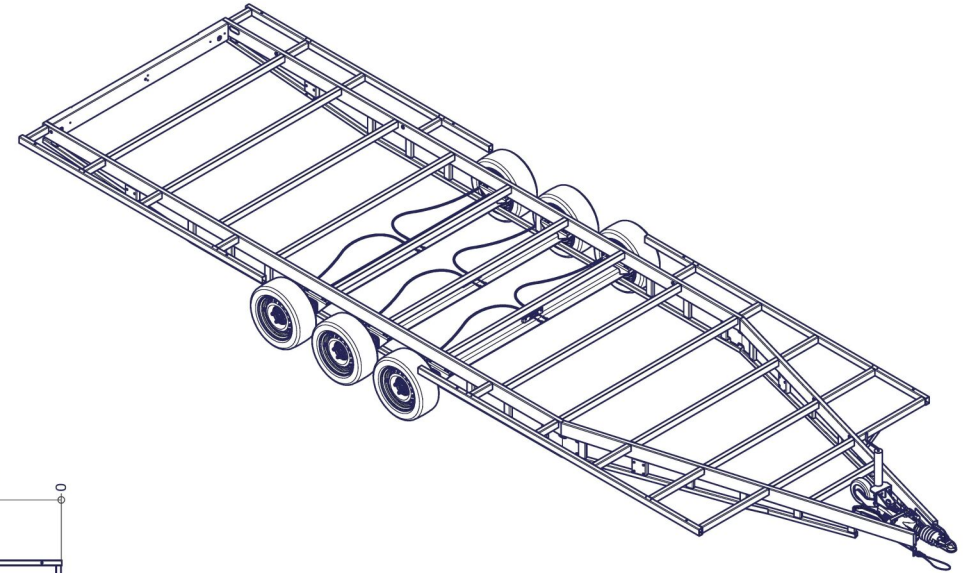

www.VLEMMIX.de

TINY HOUSE 720

Surface treatment:	
CITY: © VLEMMIX AANHANGWAGENS This drawing and its contents may not be made accessible and/or duplicated for others without permission. All rights reserved.	
TOLERANCE:	UNIT: mm
ISO 2768-MK	DATE: 15-5-2020
PROJECT/DRAWING NO.:	3374_TINY HOUSE
SCALE:	DESCRIPTION:
A1 1:20	
SHEET: 7	SHEETS: 10