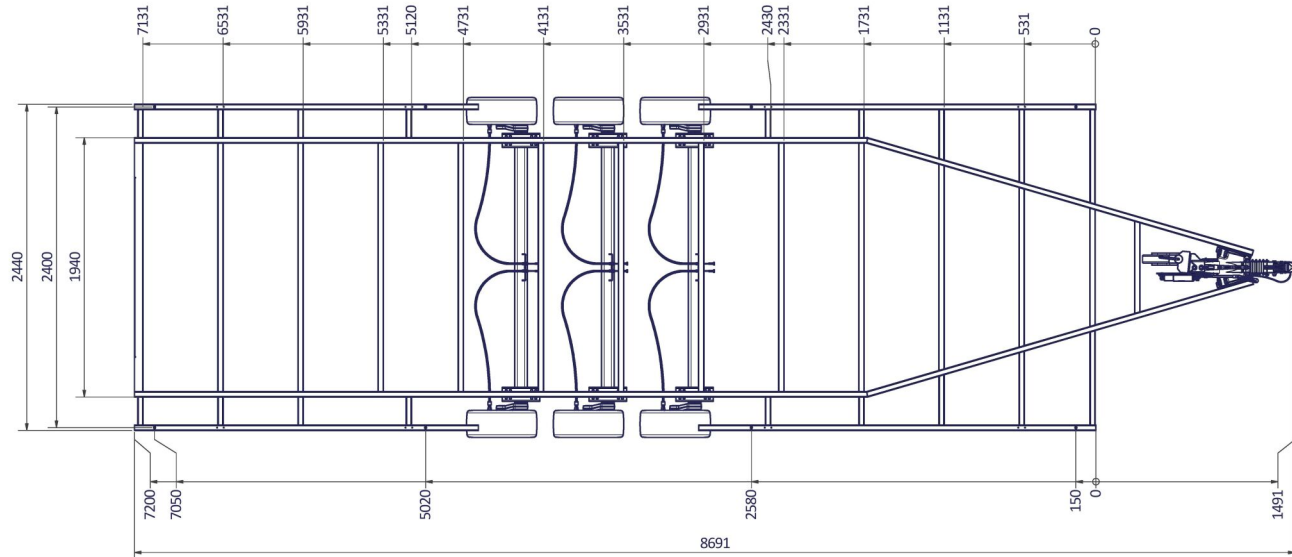

www.VLEMMIX.de

TINY HOUSE 720

Surface treatment:	
CITY: © VLEMMIX AANHANGWAGENS This drawing and its contents may not be made accessible and/or duplicated for others without permission. All rights reserved.	
TOLERANCE:	UNIT: mm
ISO 2768-MK	DATE: 15-5-2020
PROJECT/DRAWING NO.:	3374_TINY HOUSE
SCALE:	DESCRIPTION:
A1 1:20	
SHEET: 7	SHEETS: 10