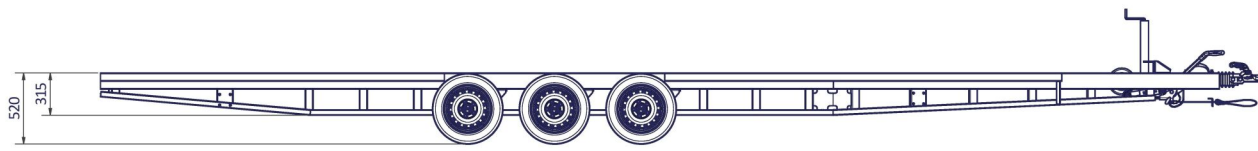

www.VLEMMIX.de

TINY HOUSE 720

Surface treatment:	
CITY: © VLEMMIX AANHANGWAGENS This drawing and its contents may not be made accessible and/or duplicated for others without permission. All rights reserved.	
TOLERANCE:	UNIT: mm
ISO 2768-MK	DATE: 15-5-2020
PROJECT/DRAWING NO.:	3374_TINY HOUSE
SCALE:	DESCRIPTION:
A1 1:20	
SHEET: 7	SHEETS: 10