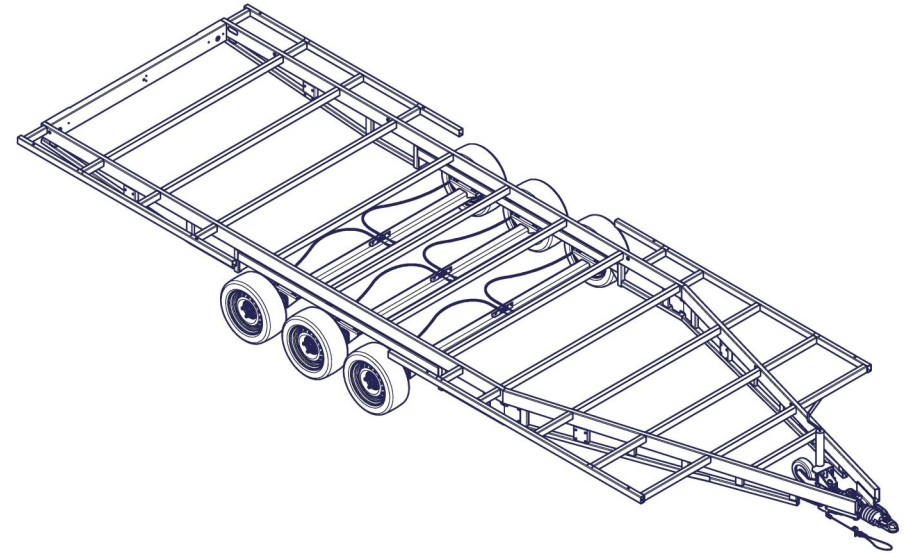

www.VLEMMIX.de

TINY HOUSE 660 PLATEAU

| | |
|----------------------|---|
| Surface treatment: | |
| QTY: | © VLEMMIX AANHANGWAGENS This drawing and its contents may not be made accessible and/or duplicated for others without permission. All rights reserved. |
| TOLERANCE: | UNIT: DRAWN BY: J.H. |
| ISO 2768-MK | DATE: 19-5-2020 |
| PROJECT/DRAWING NO.: | VLEMMIX aanhangwagens |
| SCALE: | 3374_TINY |
| DESCRIPTION: | HOUSE_plateau |
| | SHEET: 7 |
| | SHEETS: 9 |