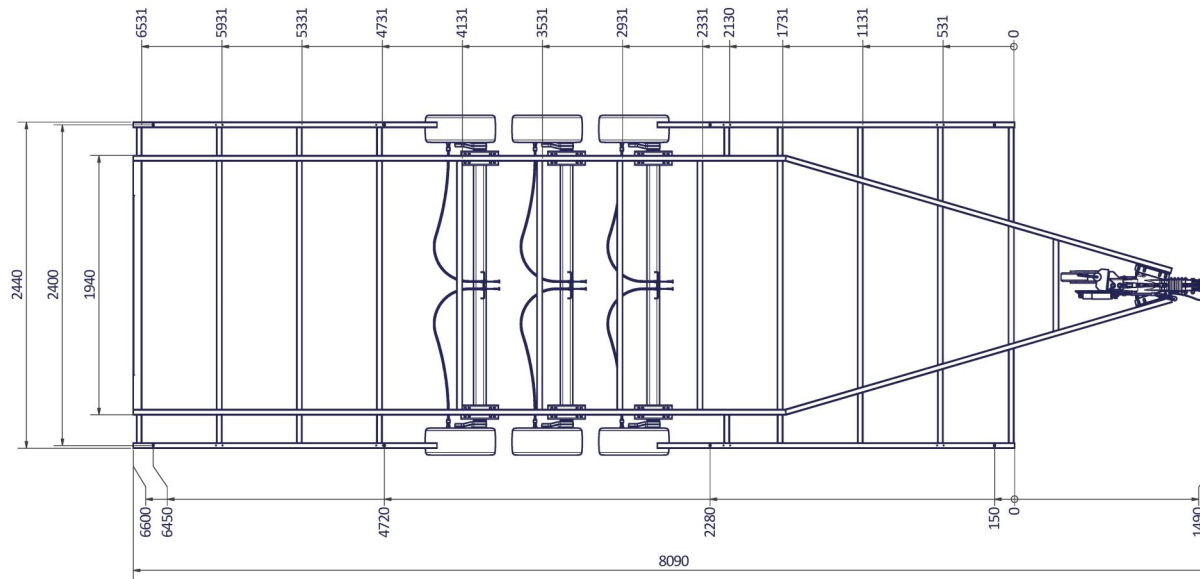

www.VLEMMIX.de

TINY HOUSE 660 PLATEAU

| | |
|----------------------|---|
| Surface treatment: | |
| QTY: | © VLEMMIX AANHANGWAGENS This drawing and its contents may not be made accessible and/or duplicated for others without permission. All rights reserved. |
| TOLERANCE: | UNIT: DRAWN BY: J.H. |
| ISO 2768-MK | DATE: 19-5-2020 |
| PROJECT/DRAWING NO.: | VLEMMIX aanhangwagens |
| SCALE: | 3374_TINY |
| DESCRIPTION: | HOUSE_plateau |
| | SHEET: 7 |
| | SHEETS: 9 |