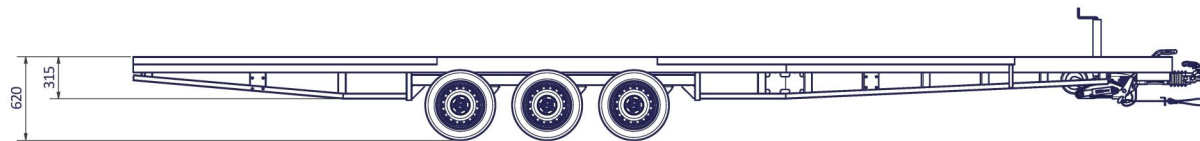

www.VLEMMIX.de

TINY HOUSE 660 PLATEAU

| | |
|----------------------|---|
| Surface treatment: | |
| QTY: | © VLEMMIX AANHANGWAGENS This drawing and its contents may not be made accessible and/or duplicated for others without permission. All rights reserved. |
| TOLERANCE: | UNIT: DRAWN BY: J.H. |
| ISO 2768-MK | DATE: 19-5-2020 |
| PROJECT/DRAWING NO.: | VLEMMIX aanhangwagens |
| SCALE: | 3374_TINY |
| DESCRIPTION: | HOUSE_plateau |
| | SHEET: 7 |
| | SHEETS: 9 |