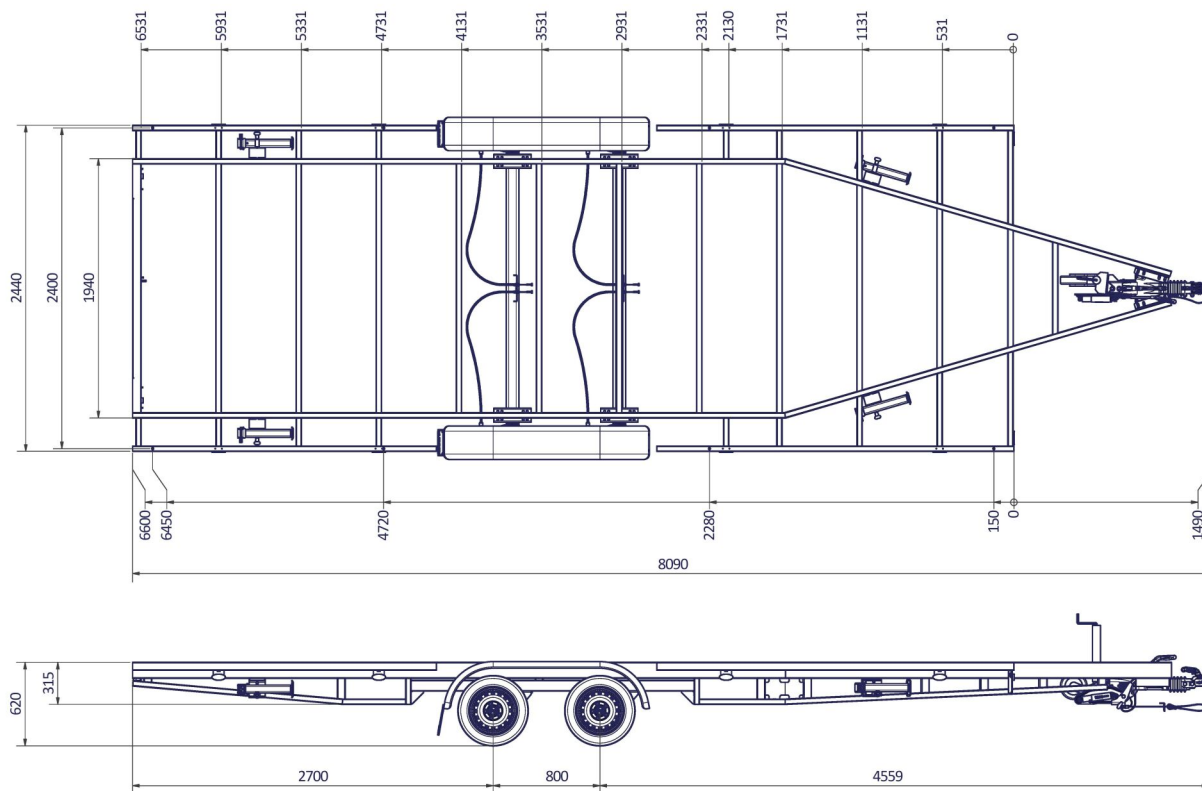

www.VLEMMIX.de

TINY HOUSE 660 PLATEAU

Surface treatment: FRAME - ZINC PLATED	
CITY:	© VLEMMIX AANHANGWAGENS This drawing and its contents may not be made accessible and/or duplicated for others without permission. All rights reserved.
TOLERANCE:	UNIT: DRAWN BY: J.H.
ISO 2768-MK	DATE: 20-7-2020
PROJECT/DRAWING NO.:	VLEMMIX aanhangwagens
SCALE:	TINY HOUSE_PLATEAU
DESCRIPTION:	SHEET: 7
1 : 20	TINY HOUSE PLATEAU SHEETS: 9