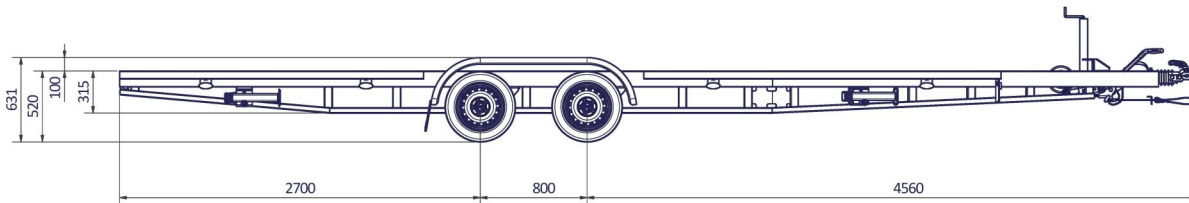

www.VLEMMIX.de

TINY HOUSE 660

Surface treatment: FRAME - ZINC PLATED			
CITY:		© VLEMMIX ANHANGWAGENS This drawing and its contents may not be made accessible and/or duplicated for others without permission. All rights reserved.	
TOLERANCE:	UNIT:	DRAWN BY:	J.H.
ISO 2768-MK	mm	DATE:	20-7-2020
PROJECT/DRAWING NO.:			
TRAILER		3374_TINY HOUSE	
SCALE:	DESCRIPTION:		SHEET: 8
A1 1:20	TINY HOUSE		SHEETS: 10