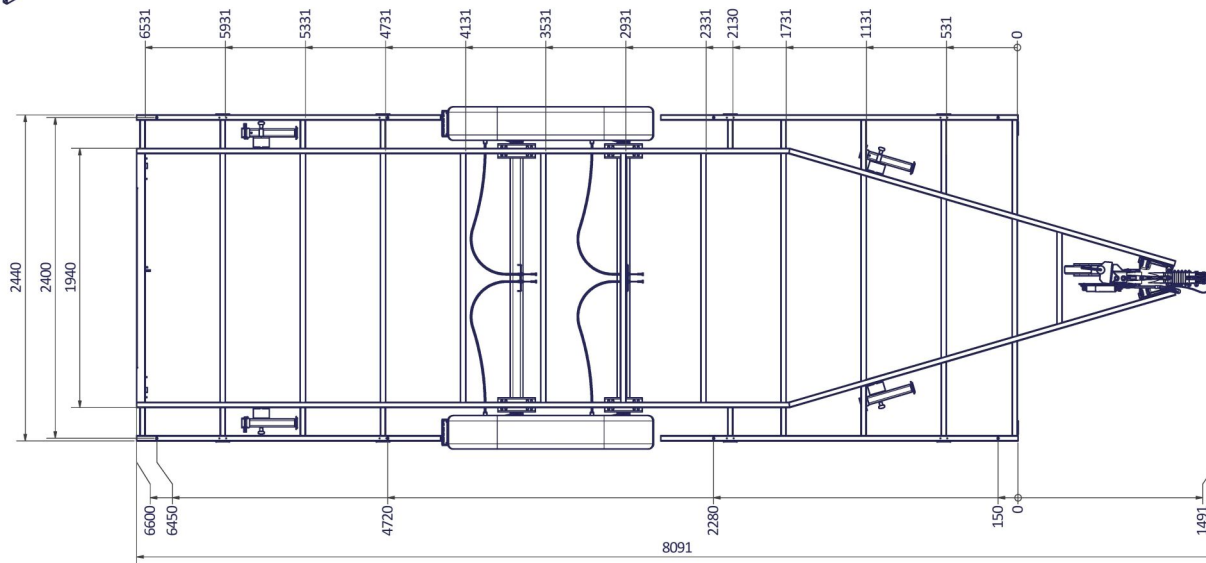

www.VLEMMIX.de

TINY HOUSE 660

Surface treatment: FRAME - ZINC PLATED			
CITY:		© VLEMMIX ANHANGWAGENS This drawing and its contents may not be made accessible and/or duplicated for others without permission. All rights reserved.	
TOLERANCE:	UNIT:	DRAWN BY:	J.H.
ISO 2768-MK	mm	DATE:	20-7-2020
PROJECT/DRAWING NO.:			
TRAILER		3374_TINY HOUSE	
SCALE:	DESCRIPTION:		SHEET: 8
A1 1:20	TINY HOUSE		SHEETS: 10