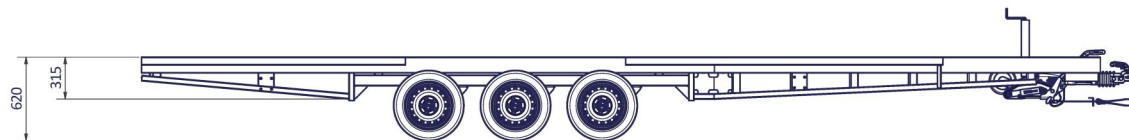

www.VLEMMIX.de

TINY HOUSE 600 PLATEAU

Surface treatment:	
CITY: © VLEMMIX AANHANGWAGENS This drawing and its contents may not be made accessible and/or duplicated for others without permission. All rights reserved.	
TOLERANCE:	UNIT: mm
ISO 2768-MK	DATE: 19-5-2020
PROJECT/DRAWING NO.:	3374_TINY
SCALE:	DESCRIPTION: HOUSE_plateau
A1 1 : 20	SHEET: 8
	SHEETS: 9