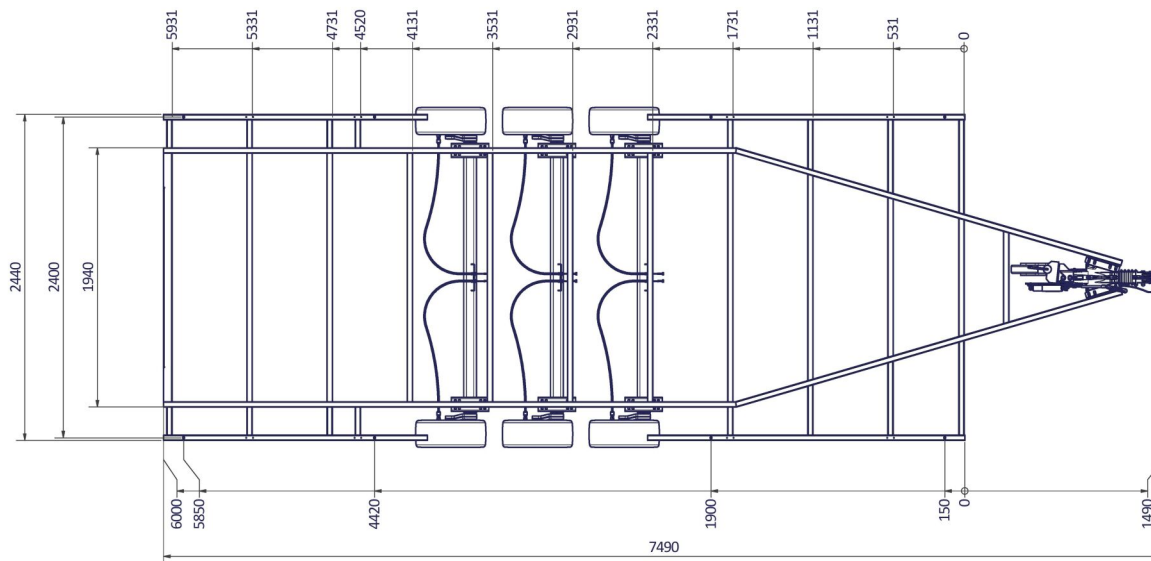

www.VLEMMIX.de

TINY HOUSE 600 PLATEAU

Surface treatment:	
CITY: © VLEMMIX AANHANGWAGENS This drawing and its contents may not be made accessible and/or duplicated for others without permission. All rights reserved.	
TOLERANCE:	UNIT: mm
ISO 2768-MK	DATE: 19-5-2020
PROJECT/DRAWING NO.:	3374_TINY
SCALE:	DESCRIPTION: HOUSE_plateau
A1 1 : 20	SHEET: 8
	SHEETS: 9