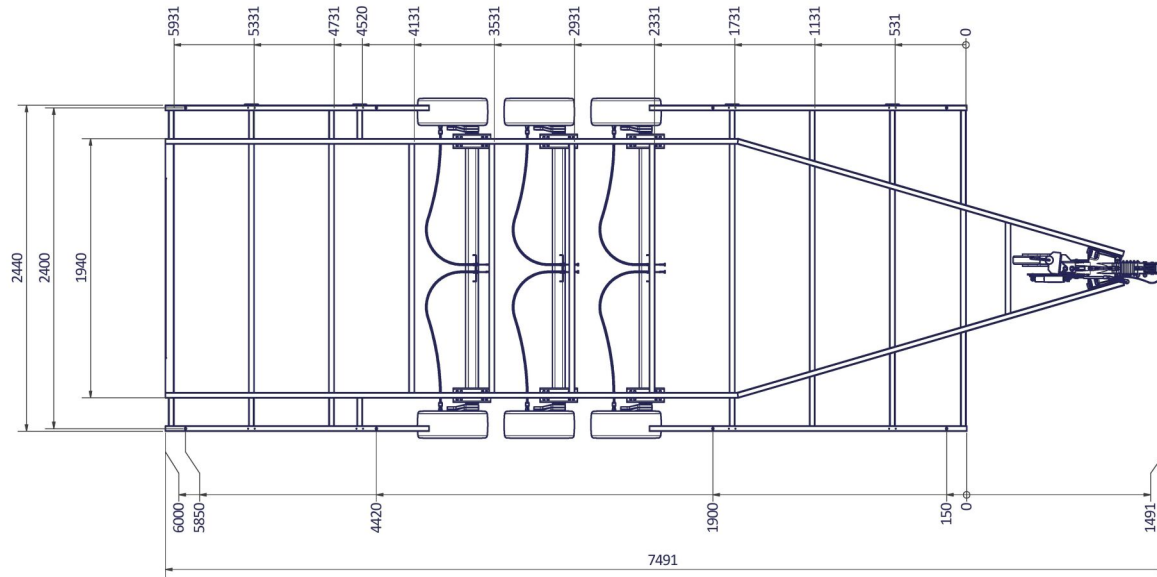

# TINY HOUSE 600

Surface treatment:			
QTY: © VLEMMIX AANHANGWAGENS This drawing and its contents may not be made accessible and/or duplicated for others without permission. All rights reserved.			
TOLERANCE:	UNIT:	DRAWN BY:	T.V.
ISO 2768-MK	mm	DATE:	15-5-2020
PROJECT/DRAWING NO.:			
3374_TINY HOUSE			
SCALE:	DESCRIPTION:		SHEET: 9
A1 1:20			SHEETS: 10