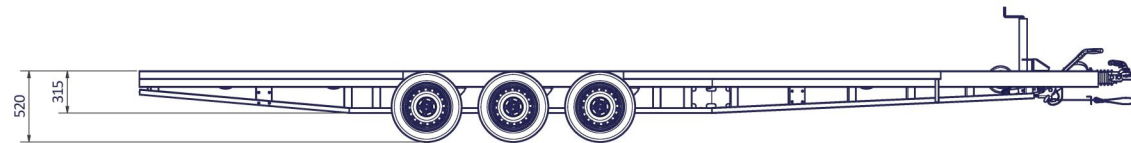

# TINY HOUSE 600

Surface treatment:			
QTY: © VLEMMIX AANHANGWAGENS This drawing and its contents may not be made accessible and/or duplicated for others without permission. All rights reserved.			
TOLERANCE:	UNIT:	DRAWN BY:	T.V.
ISO 2768-MK	mm	DATE:	15-5-2020
PROJECT/DRAWING NO.:			
3374_TINY HOUSE			
SCALE:	DESCRIPTION:		SHEET: 9
A1 1:20			SHEETS: 10