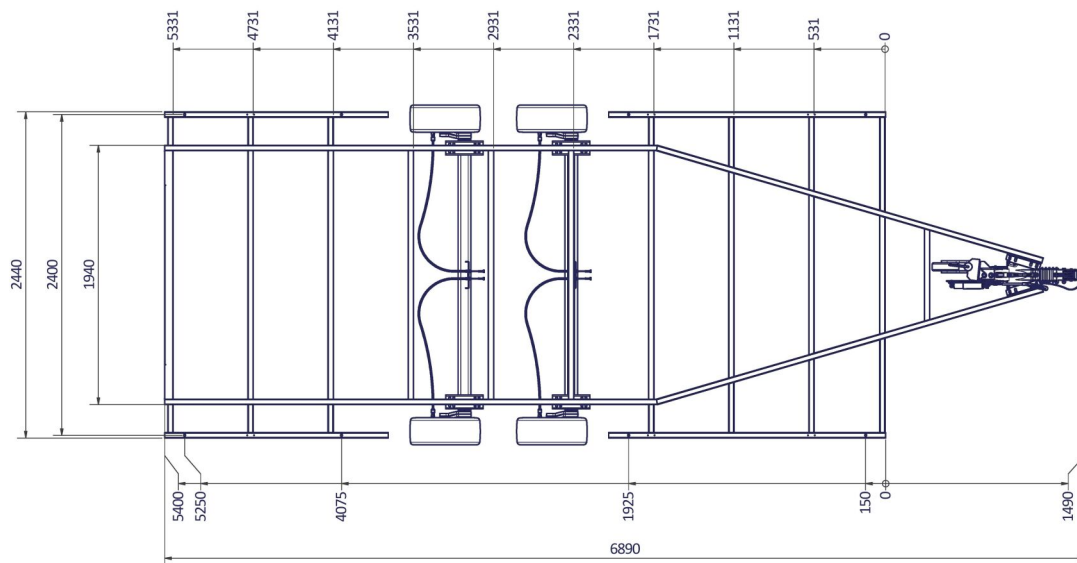

www.VLEMMIX.de

TINY HOUSE 540 PLATEAU

Surface treatment:			
QTY:	© VLEMMIX AANHANGWAGENS This drawing and its contents may not be made accessible and/or duplicated for others without permission. All rights reserved.		
TOLERANCE:	UNIT:	DRAWN BY:	J.H.
ISO 2768-MK	mm	DATE:	19-5-2020
PROJECT/DRAWING NO.:		3374_TINY	
SCALE:	DESCRIPTION:		HOUSE_plateau
A1	1 : 20	SHEET:	9
		SHEETS:	9