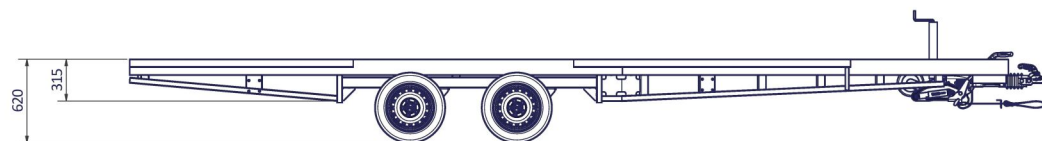

www.VLEMMIX.de

TINY HOUSE 540 PLATEAU

Surface treatment:			
QTY:	© VLEMMIX AANHANGWAGENS This drawing and its contents may not be made accessible and/or duplicated for others without permission. All rights reserved.		
TOLERANCE:	UNIT:	DRAWN BY:	J.H.
ISO 2768-MK	mm	DATE:	19-5-2020
PROJECT/DRAWING NO.:		3374_TINY	
SCALE:	DESCRIPTION:		HOUSE_plateau
A1	1 : 20	SHEET:	9
		SHEETS:	9